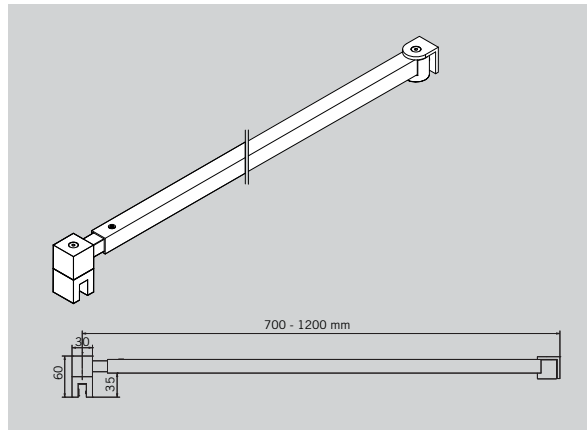

Glass thickness

Like GRAL shower fittings, the same range of accessories can be applied to glass of 6 to 10 mm in thickness.

Choice of surface finishes

Alumin. polished chromed
Alumin. satin chromed
Alumin. SE special anodized
traffice white
SF powder-coated colour

Abschnitt 17 mm von der linken Kante

Haltestange "Quadrat" mit Teleskopfunktion
Anbindungswinkel einstellbar
Glas an Wand

Art.-Nr. 75.052

Support bar "Square" telescopically extendable
fixing angle adjustable
glass to wall